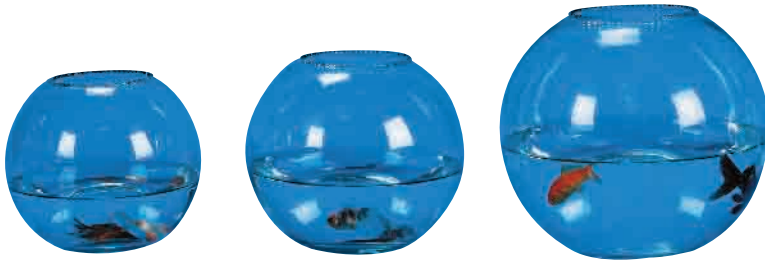

PECERAS DE VIDRIO

Ref.	Descripción / Description
A04991	18 cm
A04992	20 cm
A04993	25 cm